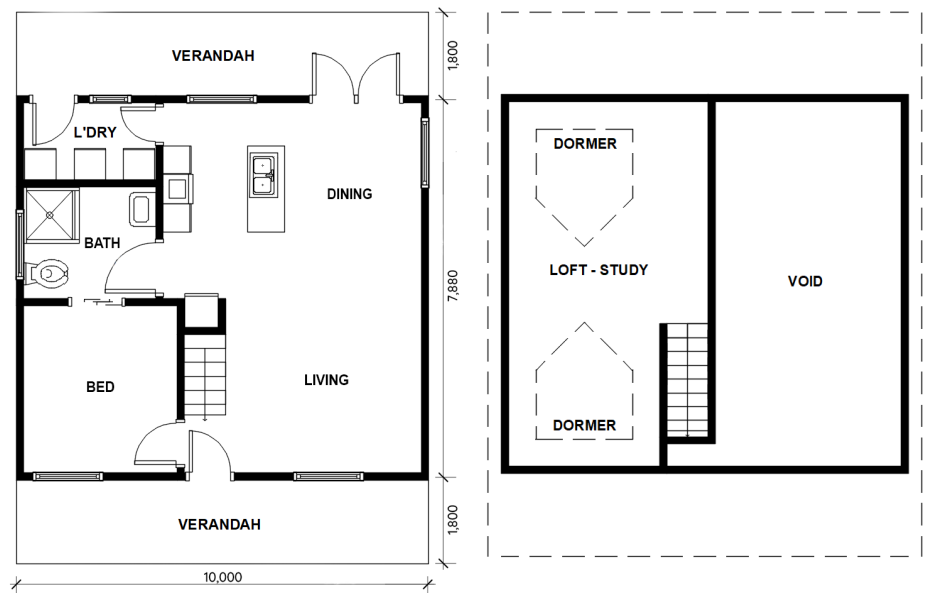

Drummond Cottage

A great little home that is suitable as a weekender or for a small family. You will be amazed at the spacious feeling of the exposed ceilings, making a great space to entertain family and friends.

House	12.0 sq	111.6 m ²
Verandah	3.5 sq	33.0 m ²
Total	15.5 sq	144.6 m²

www.yarravalleyhomes.com.au
(03) 5964 3368

Features

- Pine lining to exposed ceilings
- Second storey loft
- Two dormer windows
- 6 Star Energy Rating
- Double glazed windows
- Colorbond roof